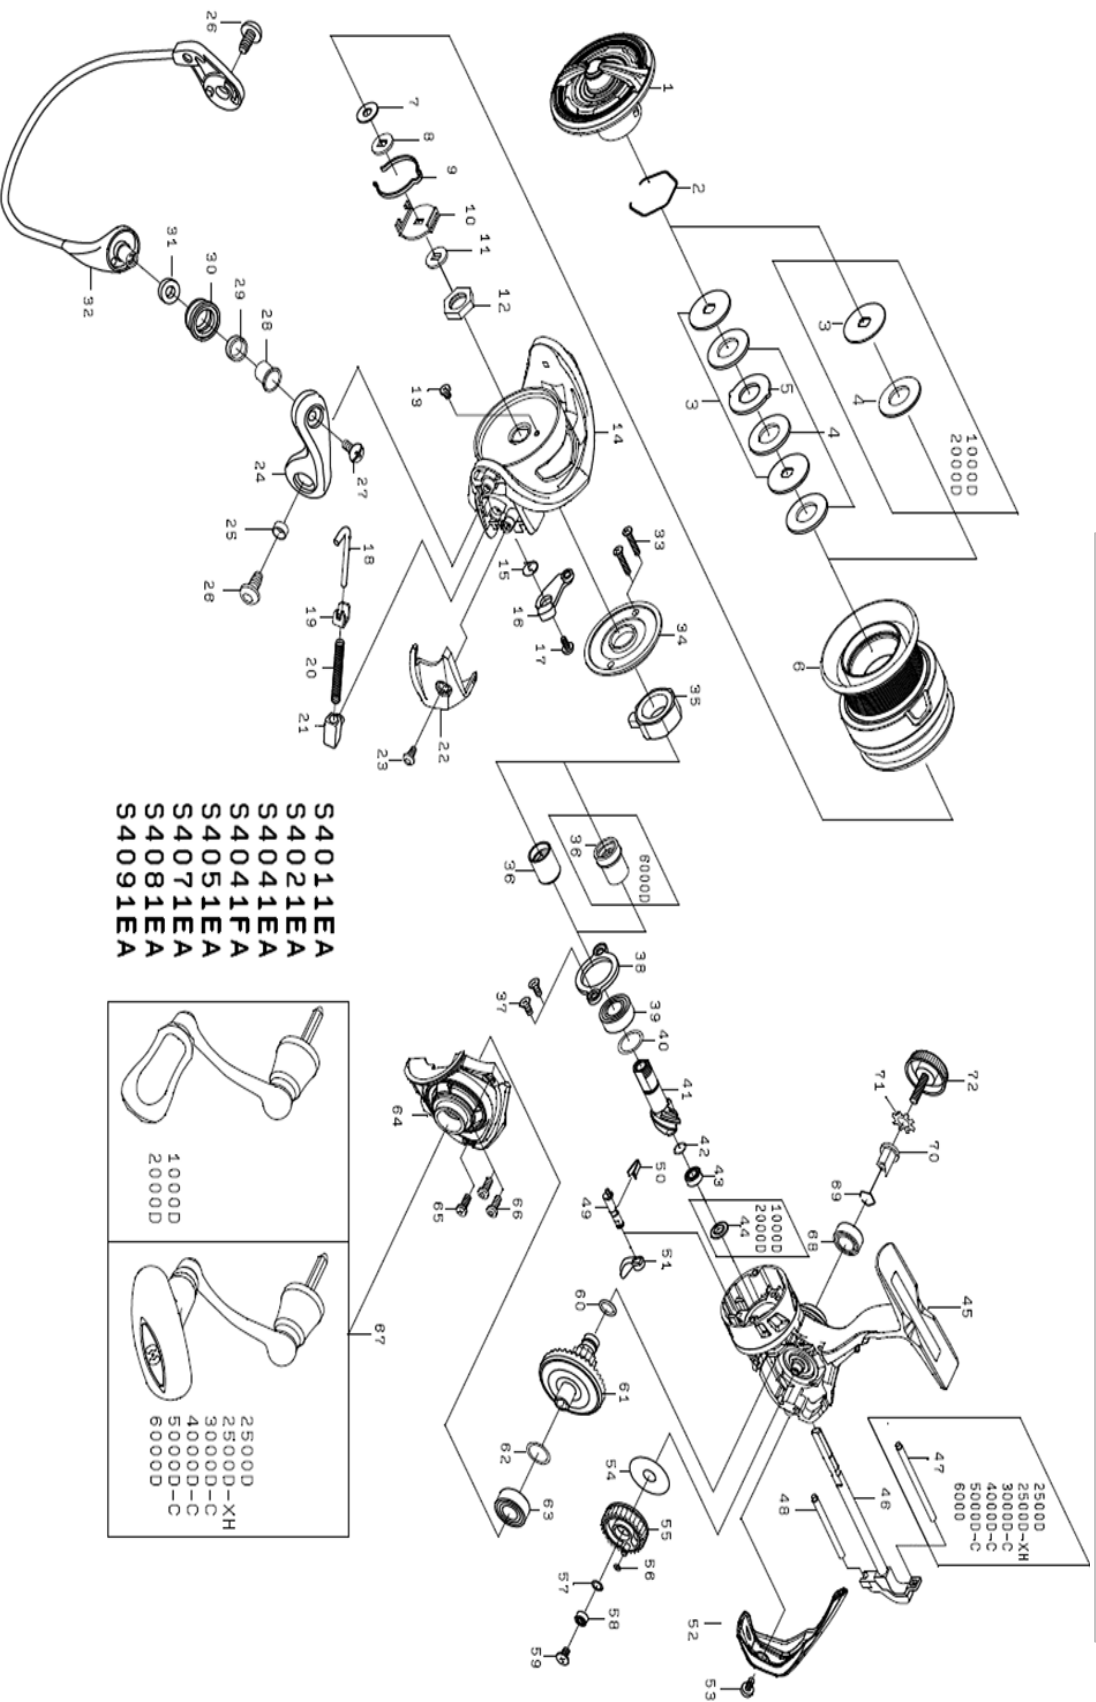

20 LEGALIS LT 6000D

Feel Alive.

Please quote by part number, not key number when ordering.
spares@daiwaaustralia.com.au PH: (02) 8644 8644

- S4011EA
- S40211EA
- S40411EA
- S40411FA
- S40511EA
- S40711EA
- S40811EA
- S40911EA