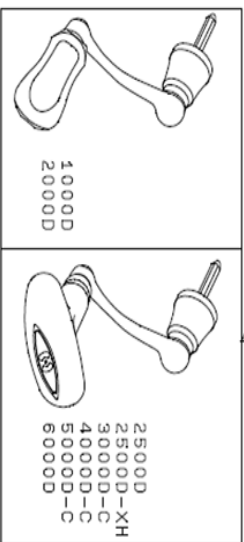

20 LEGALIS LT 6000D

Feel Alive.

Please quote by part number, not key number when ordering.
spares@daiwaaustralia.com.au PH: (02) 8644 8644

- S4011EA
- S40211EA
- S40411EA
- S40411FA
- S40511EA
- S40711EA
- S40811EA
- S40911EA